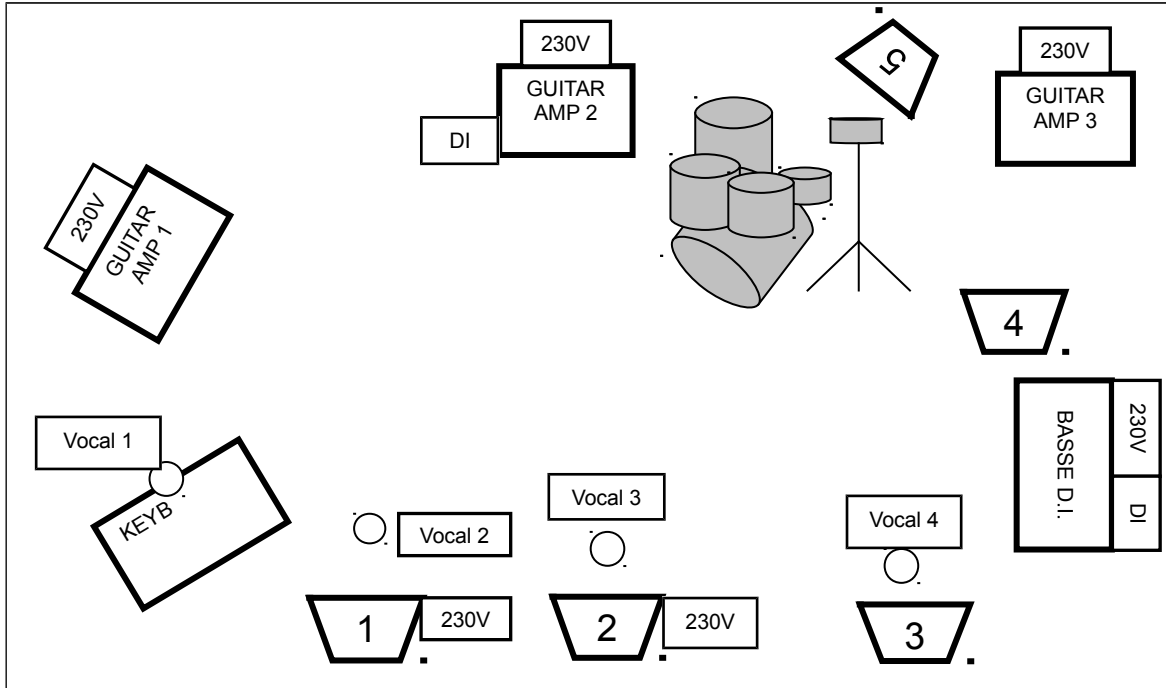

OVERMARS - AUDIO RIDER - 2016

1. PATCH

Ch	INSTRUMENTS	MICRO	INSERT
1	Bass drum	Shure BETA52	Gate
2	Snare top	Shure SM57	Comp
3	Snare bottom	Shure SM57	Gate
4	Hi-hat	Condenser	
5	Rack Tom	Sennheiser E604	Gate
6	Floor Tom 1	Sennheiser E604	Gate
7	Floor Tom 2	Sennheiser E604	Gate
8	Over Head Left	Neumann KM 184	
9	Over Head Right	Neumann KM 184	
10	Bass D.I.	D.I.	Comp
11	Bass Mic	SM57	
12	Guitar 1 Amp	SM57	
13	Guitar 2 D.I.	D.I.	
14	Guitar 2 Mic	SM57	
15	Guitar 3 Mic	SM57	
16	Keyboard	D.I.	
17	Vocal 1 Key	BETA58	Comp
18	Vocal 2 Gtr 1	BETA58	Comp
19	Vocal 3 Gtr 2	BETA58	Comp
20	Vocal 4 Bass	BETA58 / SM58	Comp
21	Split channel 16 (Vocal 1) if no monitor desk		
22	Split channel 18 (Vocal 3) if no monitor desk		
23	REVERB 1 Left		
24	REVERB 1 Right		
25	REVERB 2 Left		
26	REVERB 2 Right		
27	TAP DELAY Left		
28	TAP DELAY Right		

OVERMARS - AUDIO RIDER - 2016

2. STAGE PLAN

Thank you very much.